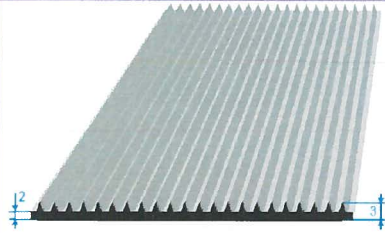

GROUNDSHEET  
RUBBER

Ref. 400800 - black

Ref. 404 - black

Ref. 401014 - black

Ref. 401284 - black