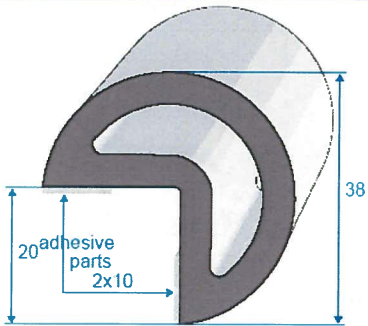

**PROFILES ANTI-CHOC
- ADHESIVE**

E.P.D.M. BLACK
70 SHORE A ± 5
Roll of 20 m
REF 401040

E.P.D.M. BLACK
70 SHORE A ± 5
Length of 4 m
REF 401070