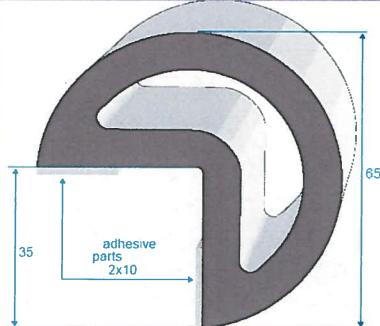

**PROFILES ANTI-CHOC
- ADHESIVE**

E.P.D.M. BLACK
70 SHORE A ± 5
Roll of 20 m
REF 401040

E.P.D.M. BLACK
70 SHORE A ± 5
Length of 4 m
REF 401070