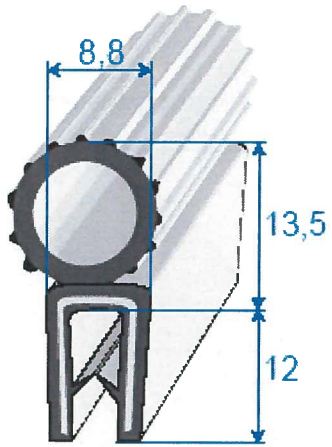

ARMED COMPACT  
ELASTOMER

EPDM RUBBER  
BLACK  
60 shore A  $\pm$  5  
A = 1 - 3  
ROLLS OF 50 m  
REF 400720