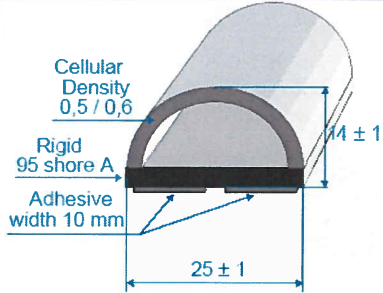

**PROFILES – BI-
HARDNESS - ADHESIVE**

**EPDM SPONGE RUBBER
BLACK
ROLLS OF 50 m
REF 401114**

**EPDM SPONGE RUBBER
BLACK
ROLLS OF 40 m
REF 401116**