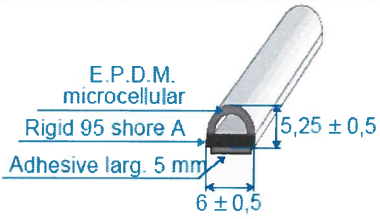

**PROFILES – BI-
HARDNESS - ADHESIVE**

**EPDM SPONGE RUBBER
BLACK
ROLLS OF 50 m
REF 401114**

**EPDM SPONGE RUBBER
BLACK
ROLLS OF 40 m
REF 401116**