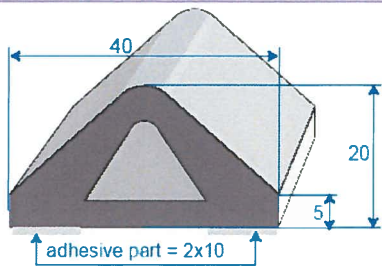

**BUMPER PROFILES WITH ADHESIVE TAPE**

EPDM RUBBER  
 BLACK  
 70 SHORE A  $\pm$  5  
 Roll of 20 m  
 REF 400964

EPDM RUBBER  
 BLACK  
 70 SHORE A  $\pm$  5  
 Roll of 20 m  
 REF 400966

T.P.E.  
 BLACK  
 40 SHORE D  $\pm$  5  
 Length of 1,60 m  
 REF 400608