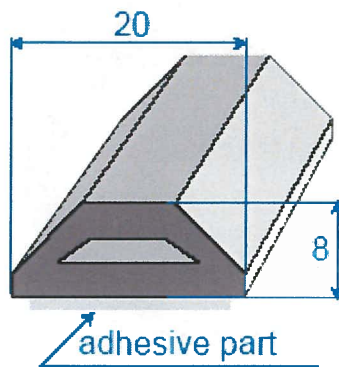

**BUMPER PROFILES WITH ADHESIVE TAPE**

EPDM RUBBER  
 BLACK  
 70 SHORE A  $\pm$  5  
 Roll of 20 m  
 REF 400964

EPDM RUBBER  
 BLACK  
 70 SHORE A  $\pm$  5  
 Roll of 20 m  
 REF 400966

T.P.E.  
 BLACK  
 40 SHORE D  $\pm$  5  
 Length of 1,60 m  
 REF 400608