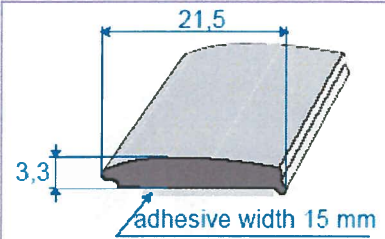

**BUMPER PROFILES WITH ADHESIVE TAPE**

EPDM RUBBER  
 BLACK  
 70 SHORE A  $\pm$  5  
 Roll of 20 m  
 REF 400964

EPDM RUBBER  
 BLACK  
 70 SHORE A  $\pm$  5  
 Roll of 20 m  
 REF 400966

T.P.E.  
 BLACK  
 40 SHORE D  $\pm$  5  
 Length of 1,60 m  
 REF 400608