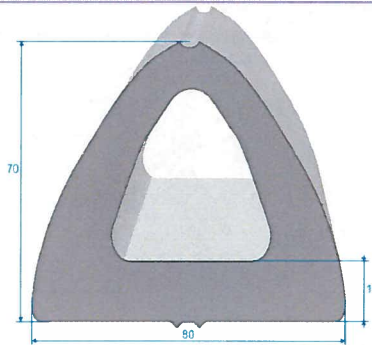

BUMPER PROFILES

**EPDM RUBBER
BLACK**
70 SHORE A \pm 5
Length : 6 m
Also available in grey or white
REF 401146

**EPDM RUBBER
BLACK**
70 SHORE A \pm 5
Length : 6 m
Also available in grey or white
REF 400792

**EPDM RUBBER
BLACK**
70 SHORE A \pm 5
Length : 5 m
Also available in grey or white
REF 400794

**EPDM RUBBER
BLACK**
70 SHORE A \pm 5
Length : 20 m
REF 400796
Also available in grey or white