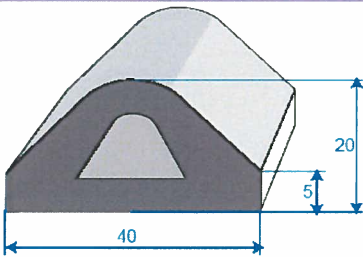

BUMPER PROFILES

**EPDM RUBBER
BLACK**
70 SHORE A \pm 5
Length : 6 m
Also available in grey or white
REF 401146

**EPDM RUBBER
BLACK**
70 SHORE A \pm 5
Length : 6 m
Also available in grey or white
REF 400792

**EPDM RUBBER
BLACK**
70 SHORE A \pm 5
Length : 5 m
Also available in grey or white
REF 400794

**EPDM RUBBER
BLACK**
70 SHORE A \pm 5
Length : 20 m
REF 400796
Also available in grey or white