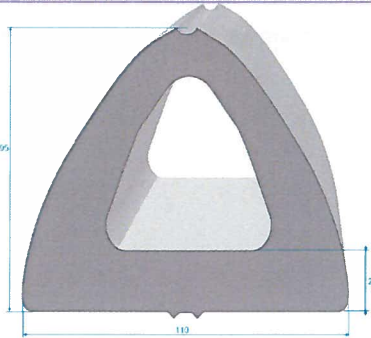

BUMPER PROFILES

**EPDM RUBBER
BLACK**
70 SHORE A \pm 5
Length : 6 m
Also available in grey or white
REF 401146

**EPDM RUBBER
BLACK**
70 SHORE A \pm 5
Length : 6 m
Also available in grey or white
REF 400792

**EPDM RUBBER
BLACK**
70 SHORE A \pm 5
Length : 5 m
Also available in grey or white
REF 400794

**EPDM RUBBER
BLACK**
70 SHORE A \pm 5
Length : 20 m
REF 400796
Also available in grey or white