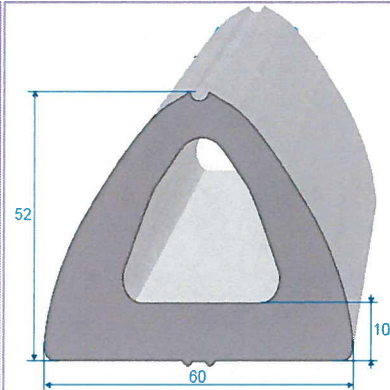

BUMPER PROFILES

**EPDM RUBBER
BLACK**
70 SHORE A \pm 5
Length : 6 m
Also available in grey or white
REF 401146

**EPDM RUBBER
BLACK**
70 SHORE A \pm 5
Length : 6 m
Also available in grey or white
REF 400792

**EPDM RUBBER
BLACK**
70 SHORE A \pm 5
Length : 5 m
Also available in grey or white
REF 400794

**EPDM RUBBER
BLACK**
70 SHORE A \pm 5
Length : 20 m
REF 400796
Also available in grey or white