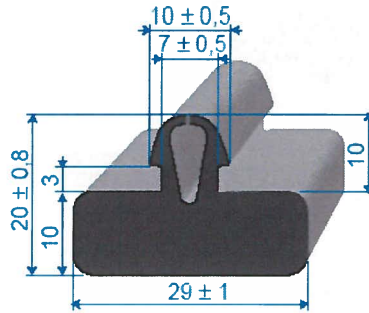

PROFILES – COMPACT
CUSHIONED

EPDM BLACK
70 shore A ± 5
ROLLS OF 30 m
REF 401262

EPDM BLACK
70 shore A ± 5
ROLLS OF 30 m
REF 401264