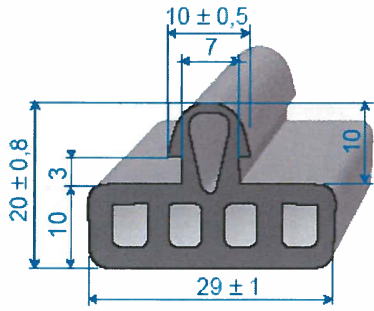

PROFILES – COMPACT
CUSHIONED

EPDM BLACK
70 shore A ± 5
ROLLS OF 30 m
REF 401262

EPDM BLACK
70 shore A ± 5
ROLLS OF 30 m
REF 401264