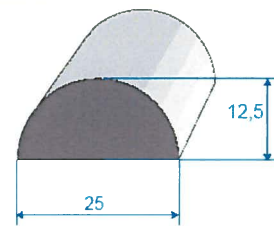

**EPDM SPONGE RUBBER
BLACK**
ROLLS OF 100 m
REF 400004

**EPDM SPONGE RUBBER
BLACK**
ROLLS OF 25 m
REF 400116