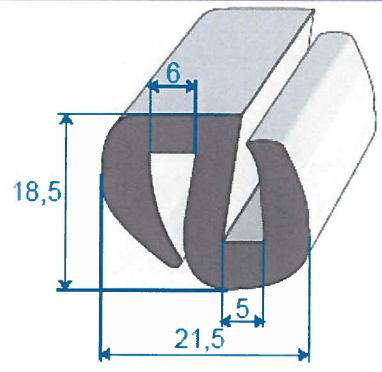

COMPACT PROFILES FOR WINDOW

EPDM RUBBER  
BLACK  
80 shore A  $\pm$  5  
ROLLS OF 25 m  
REF 400738

EPDM RUBBER  
BLACK  
70 shore A  $\pm$  5  
ROLLS OF 30 m  
REF 401092