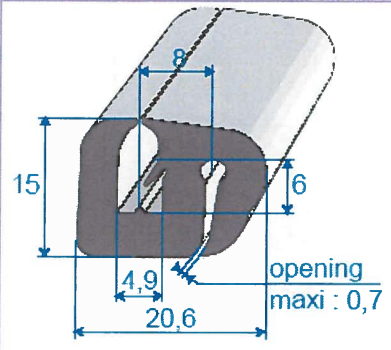

COMPACT PROFILES FOR WINDOW

EPDM RUBBER  
BLACK  
80 shore A  $\pm$  5  
ROLLS OF 25 m  
REF 400738

EPDM RUBBER  
BLACK  
70 shore A  $\pm$  5  
ROLLS OF 30 m  
REF 401092